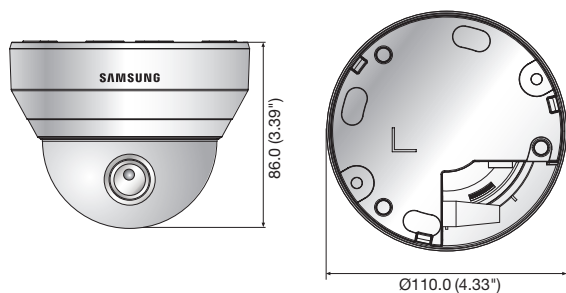

Dimensions

Unit : mm (inch)

Accessories (Optional)

SBP-301HM7 SBP-300LM SBP-300CM SBP-300WM1 SBP-300WM SBP-300B SBP-300PM SBP-300KM

SND-L6013RN/P

VIDEO	
Imaging Device	1/2.9" 2.19M CMOS
Total Pixels	2,000(H) x 1,121(V)
Effective Pixels	1,984(H) x 1,105(V)
Scanning System	Progressive
Min. Illumination	Color : 0.15Lux (1/30sec, F1.8), 0.003Lux (2sec, F1.8) B/W : 0Lux (IR LED on)
LENS	
Focal Length (Zoom Ratio)	3.6mm fixed
Max. Aperture Ratio	F1.8
Angular Field of View	H : 86.5° / V : 47.8° / D : 101.2°
Min. Object Distance	0.5m (1.64ft)
Lens Type	Fixed
Mount Type	Board type
PAN / TILT / ROTATE	
Pan / Tilt / Rotate Range	0° ~ 350° / 0° ~ 67° / 0° ~ 355°
OPERATIONAL	
IR Viewable Length	15m (49.21ft)
Camera Title	Off / On (Displayed up to 15 characters)
Day & Night	True Day & Night
Backlight Compensation	Off / BLC
Contrast Enhancement (DWR)	SSDR (Samsung Super Dynamic Range) (Off / On)
Digital Noise Reduction	SSNR (Off / On)
Motion Detection	Off / On (4ea rectangular zones)
Privacy Masking	Off / On (6ea rectangular zones)
Gain Control	Off / Low / Middle / High
White Balance	ATW / AWC / Manual / Indoor / Outdoor
LDC (Lens Distortion Correction)	Off / On (5 levels with min / max)
Electronic Shutter Speed	Minimum / Maximum / Anti flicker
Flip / Mirror	Flip / Mirror / Hallway view
Intelligent Video Analytics	Motion detection with metadata, Tampering
Alarm Triggers	Motion detection, Tampering detection, SD card error, NAS error
Alarm Events	File upload via FTP and E-mail, Local storage recording at event, Notification via E-mail
NETWORK	
Ethernet	RJ-45 (10/100BASE-T)
Video Compression Format	H.264, MJPEG
Resolution	1920 x 1080, 1280 x 960, 1280 x 720, 1024 x 768, 800 x 600, 720 x 576, 640 x 480, 320 x 240
Max. Framerate	H.264 : Max. 30fps at all resolutions MJPEG : Max. 1fps at 1920 x 1080, 1280 x 960, 1280 x 720, 1024 x 768, Max. 15fps at other resolution
Video Quality Adjustment	H.264 : Target bitrate level control, MJPEG : Quality level control
Bitrate Control Method	H.264 : CBR or VBR, MJPEG : VBR
Streaming Capability	Multiple streaming (Up to 3 profiles)
Audio I/O	Built-in mic
Audio Compression Format	G.711 u-law / G.726 selectable G.726 (ADPCM) 8KHz, G.711 8KHz, G.726 : 16Kbps, 24Kbps, 32Kbps, 40Kbps
Audio Communication	Uni-directional audio
IP	IPv4, IPv6
Protocol	TCP/IP, UDP/IP, RTP(UDP), RTP(TCP), RTCP, RTSP, NTP, HTTP, HTTPS, SSL, DHCP, PPPoE, FTP, SMTp, ICMP, IGMP, SNMPv1/v2c/v3(MIB-2), ARP, DNS, DDNS, QoS, PIM-SM, UPnP, Bonjour
Security	HTTPS(SSL) login authentication, Digest login authentication IP address filtering, User access log, 802.1x authentication
Streaming Method	Unicast / Multicast
Max. User Access	6 users at unicast mode
Storage	micro SD/SDHC max. 32G, NAS - Motion images recorded in the SD memory card can be downloaded - Manual recording at local PC
Application Programming Interface	ONVIF Profile S, G, SUNAPI (HTTP API)
Webpage Language	English, French, German, Spanish, Italian, Chinese, Korean, Russian, Japanese, Swedish, Danish, Portuguese, Turkish, Polish, Czech, Rumanian, Serbian, Dutch, Croatian, Hungarian, Greek, Norwegian, Finnish
Web Viewer	Supported OS : Windows XP / VISTA / 7 / 8 / 8.1, MAC OS X 10.7 ~ 10.10 Supported Browser : Microsoft Internet Explorer (Ver. 8 ~ 11), Mozilla Firefox (Ver. 9 ~ 35), Google Chrome (Ver. 15 ~ 40), Apple Safari (Ver. 8.0.2(Mac OS X 10.10), 7.0.6(Mac OS X 10.9), 6.0.2 (Mac OS X 10.8, 10.7 only), 5.1.7) * Mac OS X only
Central Management Software	SmartViewer
ENVIRONMENTAL	
Operating Temperature / Humidity	-10°C ~ +55°C (+14°F ~ +131°F) / Less than 90% RH
Storage Temperature / Humidity	-30°C ~ +60°C (-22°F ~ +140°F) / Less than 90% RH
ELECTRICAL	
Input Voltage / Current	PoE (IEEE802.3af, Class2)
Power Consumption	Max. 5.9W
MECHANICAL	
Color / Material	Ivory / Plastic
Dimensions (WxH)	Ø110.0 x 86.0mm (Ø4.33" x 3.39")
Weight	245g (0.54 lb)